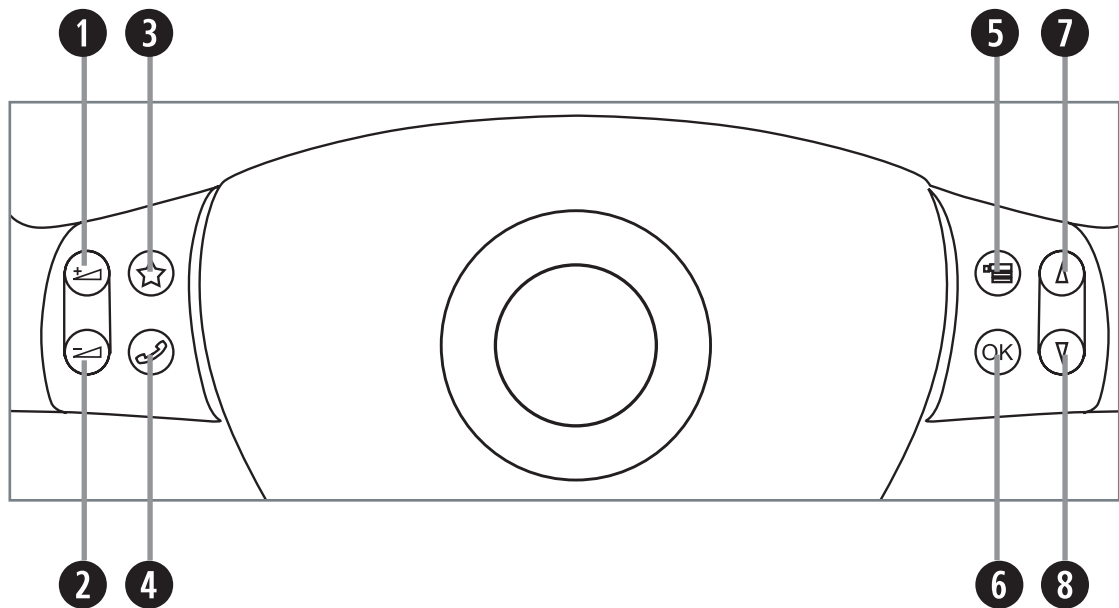

Legend of the VW GOLF 5 steering wheel remote control in connection with the ZENEC ZE-NC2010

- | | | | |
|---|---|---|--|
| ① | Volume up | ⑥ | Choose replaymode
ZE-NC2010 |
| ② | Volume down | ⑦ | Short press->
Previous song
Long press->
Rewind |
| ③ | Mute (Toggle) | ⑧ | Short press->
Next song
Long press->
Fast forward |
| ④ | Pick up/Hang up phone.
Bluetoothmode ->
Activate voice tag control
Short press -->
change to Bluetooth mode | | |
| ⑤ | MFD+ - Choose source | | |